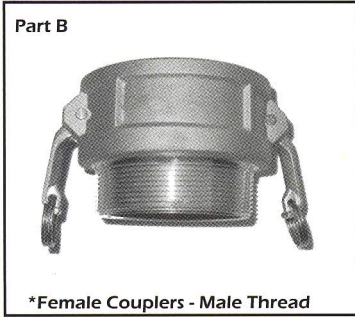

Atlantic international Cam and Groove Couplings

METAL SELECTION: CB=Cast Brass AL= Aluminum SS= 316 Stainless Steel

| Size | CB | AL | SS |
|--------|--------|--------|--------|
| 1/2" | A5ACB | NA | NA |
| 3/4" | A7ACB | A7AAL | A7ASS |
| 1" | A10ACB | A10AAL | A10ASS |
| 1-1/4" | A12ACB | A12AAL | A12ASS |
| 1-1/2" | A15ACB | A15AAL | A15ASS |
| 2" | A20ACB | A20AAL | A20ASS |
| 2-1/2" | A25ACB | A25AAL | A25ASS |
| 3" | A30ACB | A30AAL | A30ASS |
| 4" | A40ACB | A40AAL | A40ASS |
| 5" | A50ACB | A50AAL | A50ASS |
| 6" | A60ACB | A60AAL | A60ASS |

| Size | CB | AL | SS |
|--------|--------|--------|--------|
| 1/2" | A5ECB | NA | NA |
| 3/4" | A7ECB | A7EAL | A7ESS |
| 1" | A10ECB | A10EAL | A10ESS |
| 1-1/4" | A12ECB | A12EAL | A12ESS |
| 1-1/2" | A15ECB | A15EAL | A15ESS |
| 2" | A20ECB | A20EAL | A20ESS |
| 2-1/2" | A25ECB | A25EAL | A25ESS |
| 3" | A30ECB | A30EAL | A30ESS |
| 4" | A40ECB | A40EAL | A40ESS |
| 5" | A50ECB | A50EAL | A50ESS |
| 6" | A60ECB | A60EAL | A60ESS |

| Size | CB | AL | SS |
|--------|--------|--------|--------|
| 1/2" | A5BCB | NA | NA |
| 3/4" | A7BCB | A7BAL | A7BSS |
| 1" | A10BCB | A10BAL | A10BSS |
| 1-1/4" | A12BCB | A12BAL | A12BSS |
| 1-1/2" | A15BCB | A15BAL | A15BSS |
| 2" | A20BCB | A20BAL | A20BSS |
| 2-1/2" | A25BCB | A25BAL | A25BSS |
| 3" | A30BCB | A30BAL | A30BSS |
| 4" | A40BCB | A40BAL | A40BSS |
| 5" | A50BCB | A50BAL | A50BSS |
| 6" | A60BCB | A60BAL | A60BSS |

Units may be locked. Safety clips can be inserted to lock handles to avoid disconnect during use. (Included)

**1/2" couplers have one handle