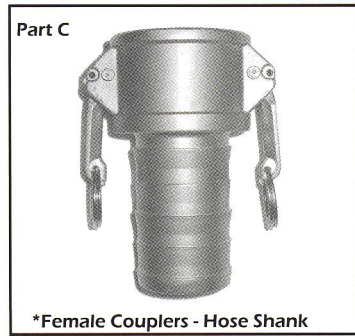

Atlantic international Cam and Groove Couplings

METAL SELECTION: CB=Cast Brass AL= Aluminum SS= 316 Stainless Steel

Size	CB	AL	SS
1/2"	A5ACB	NA	NA
3/4"	A7ACB	A7AAL	A7ASS
1"	A10ACB	A10AAL	A10ASS
1-1/4"	A12ACB	A12AAL	A12ASS
1-1/2"	A15ACB	A15AAL	A15ASS
2"	A20ACB	A20AAL	A20ASS
2-1/2"	A25ACB	A25AAL	A25ASS
3"	A30ACB	A30AAL	A30ASS
4"	A40ACB	A40AAL	A40ASS
5"	A50ACB	A50AAL	A50ASS
6"	A60ACB	A60AAL	A60ASS

Size	CB	AL	SS
1/2"	A5ECB	NA	NA
3/4"	A7ECB	A7EAL	A7ESS
1"	A10ECB	A10EAL	A10ESS
1-1/4"	A12ECB	A12EAL	A12ESS
1-1/2"	A15ECB	A15EAL	A15ESS
2"	A20ECB	A20EAL	A20ESS
2-1/2"	A25ECB	A25EAL	A25ESS
3"	A30ECB	A30EAL	A30ESS
4"	A40ECB	A40EAL	A40ESS
5"	A50ECB	A50EAL	A50ESS
6"	A60ECB	A60EAL	A60ESS

Size	CB	AL	SS
1/2"	A5BCB	NA	NA
3/4"	A7BCB	A7BAL	A7BSS
1"	A10BCB	A10BAL	A10BSS
1-1/4"	A12BCB	A12BAL	A12BSS
1-1/2"	A15BCB	A15BAL	A15BSS
2"	A20BCB	A20BAL	A20BSS
2-1/2"	A25BCB	A25BAL	A25BSS
3"	A30BCB	A30BAL	A30BSS
4"	A40BCB	A40BAL	A40BSS
5"	A50BCB	A50BAL	A50BSS
6"	A60BCB	A60BAL	A60BSS

Size	CB	AL	SS
1/2"	A5FCB	NA	NA
3/4"	A7FCB	A7FAL	A7FSS
1"	A10FCB	A10FAL	A10FSS
1-1/4"	A12FCB	A12FAL	A12FSS
1-1/2"	A15FCB	A15FAL	A15FSS
2"	A20FCB	A20FAL	A20FSS
2-1/2"	A25FCB	A25FAL	A25FSS
3"	A30FCB	A30FAL	A30FSS
4"	A40FCB	A40FAL	A40FSS
5"	A50FCB	A50FAL	A50FSS
6"	A60FCB	A60FAL	A60FSS

Size	CB	AL	SS
1/2"	A5CCB	NA	NA
3/4"	A7CCB	A7CAL	A7CSS
1"	A10CCB	A10CAL	A10CSS
1-1/4"	A12CCB	A12CAL	A12CSS
1-1/2"	A15CCB	A15CAL	A15CSS
2"	A20CCB	A20CAL	A20CSS
2-1/2"	A25CCB	A25CAL	A25CSS
3"	A30CCB	A30CAL	A30CSS
4"	A40CCB	A40CAL	A40CSS
5"	A50CCB	A50CAL	A50CSS
6"	A60CCB	A60CAL	A60CSS